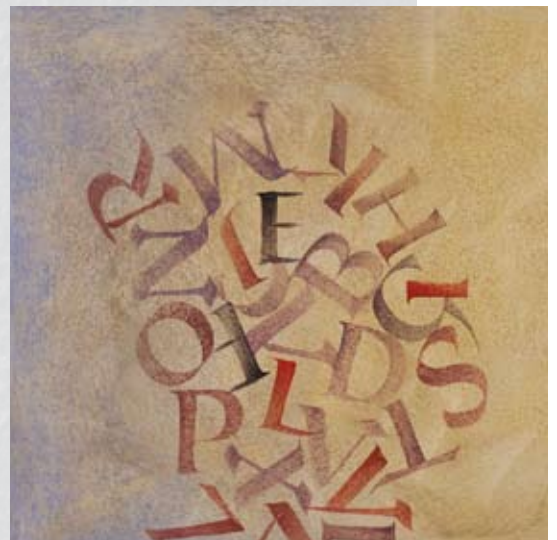

The dilution with Design-Fixativ is recommended for a highly translucent design.

Also in combination with other creative techniques, the silicate glaze technique offers incredible options like for example calligraphy or sprinkling technique.