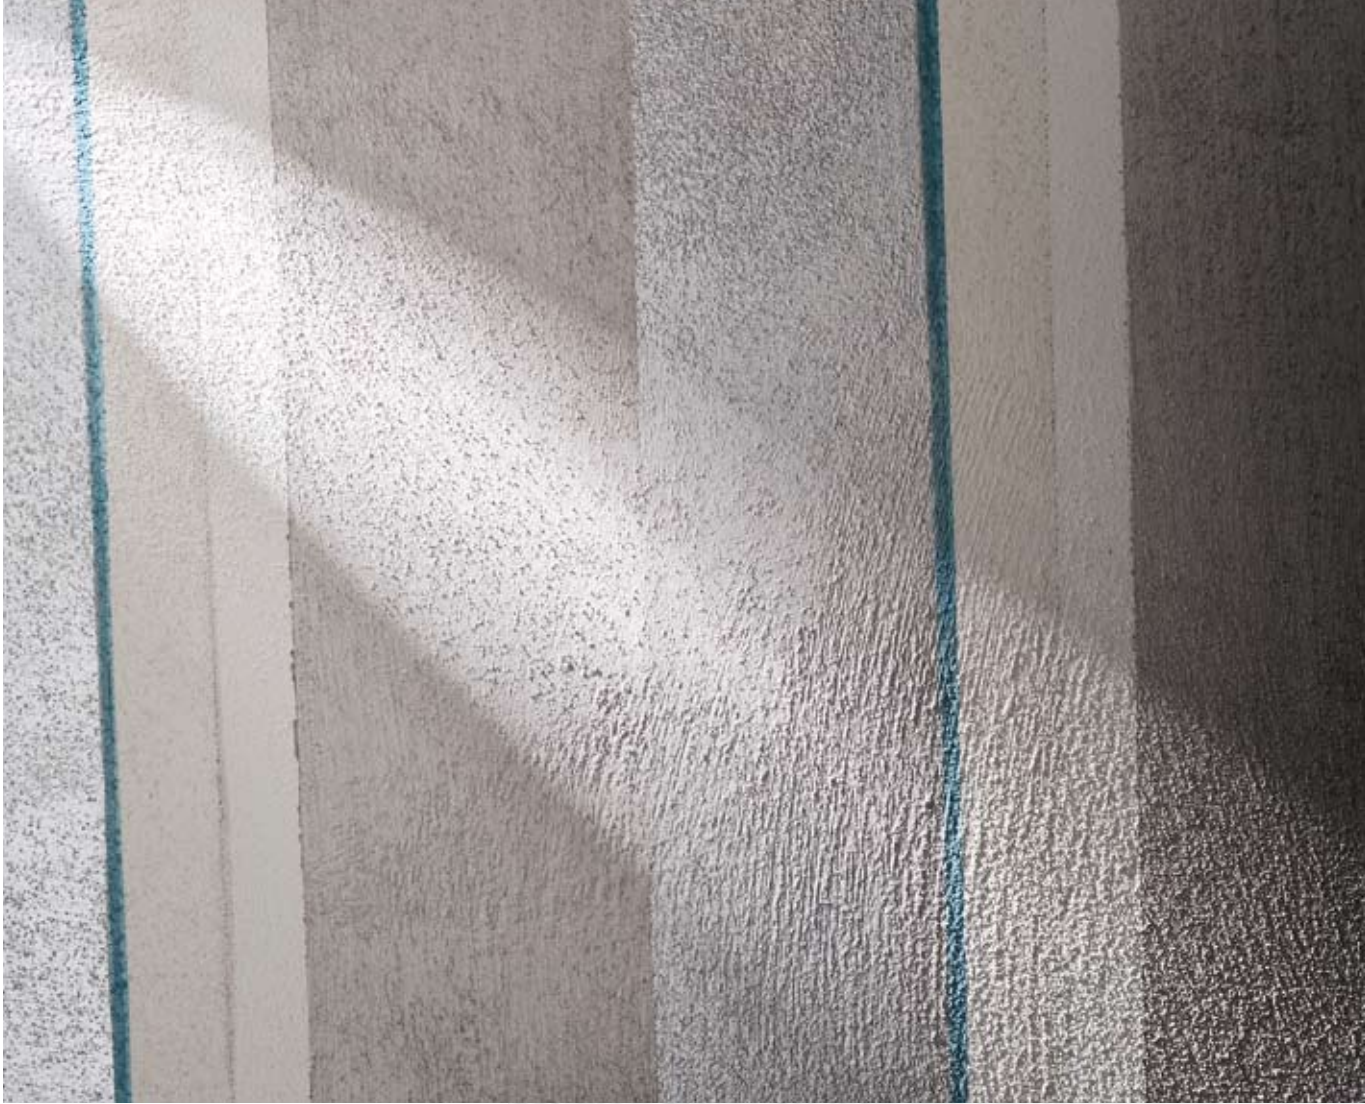

Elegance of mineral glaze paints

*No matter which kind of the many individual creative techniques is used:
The matt and noble character of a skilfully applied mineral glaze paint add life to a wall that it almost appears like an independent artwork.*