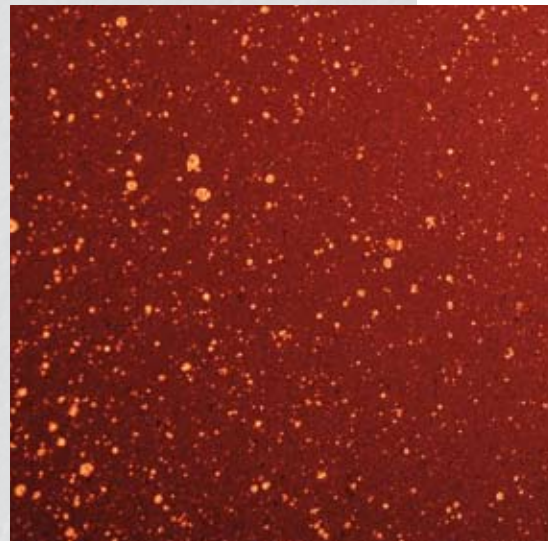

The dilution with Design-Fixativ is recommended for a highly translucent design.

Also in combination with other creative techniques, the silicate glaze technique offers incredible options like for example calligraphy or sprinkling technique.